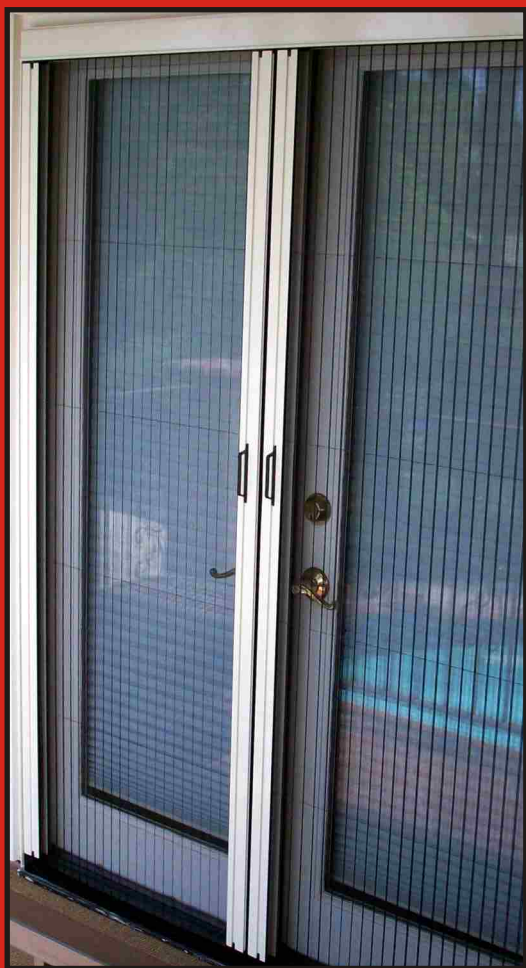

ULTIMATE SCREENS

Fenstermann
Windows • Doors • Screens • Shade Systems
designed, engineered & made in Germany

Info@fenstermann.com | www.fenstermann.com

Phone 858.454.3117 | Toll Free 866.670.4568