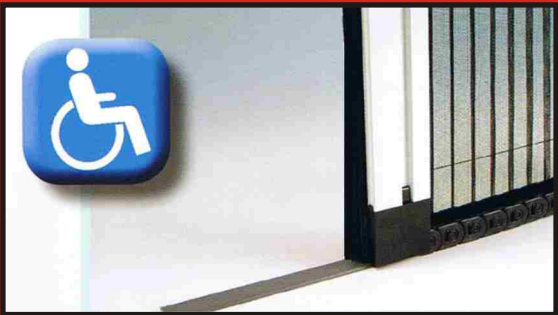

The Ultimate Screen Door collapses completely back into its frame gently - No snapping back!

The thin bottom rail makes the Ultimate Screen Door wheelchair and feet friendly!

The Ultimate Screen Door easily detaches from its frame for convenient cleaning.