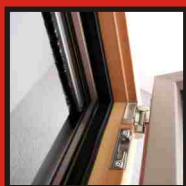

ULTIMATE WINDOW SCREENS

The same design and technology that makes our door screens so popular is also available for your windows. No snapping back, No spring loaded mechanism to fail. Most importantly, the ability to have insect protection on-demand! You'll never be forced to view a sunset through a screened window ever again!

---

visit us online @ www.fenstermann.com