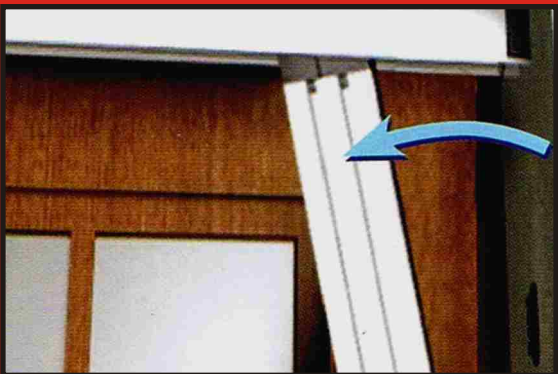

The Ultimate Screen Door collapses completely back into its frame gently - No snapping back!

The thin bottom rail makes the Ultimate Screen Door wheelchair and feet friendly!

The Ultimate Screen Door easily detaches from its frame for convenient cleaning.