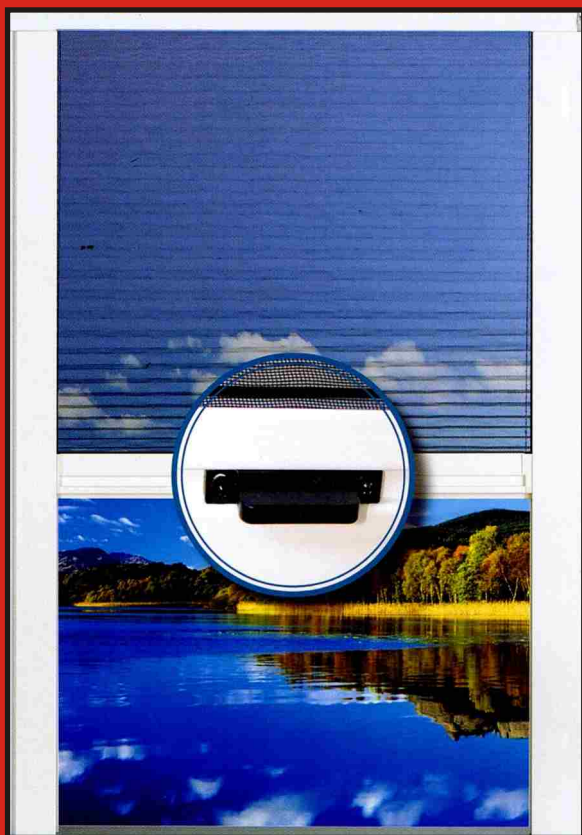

ULTIMATE WINDOW SCREENS

The same design and technology that makes our door screens so popular is also available for your windows. No snapping back, No spring loaded mechanism to fail. Most importantly, the ability to have insect protection on-demand! You'll never be forced to view a sunset through a screened window ever again!

---

visit us online @ www.fenstermann.com