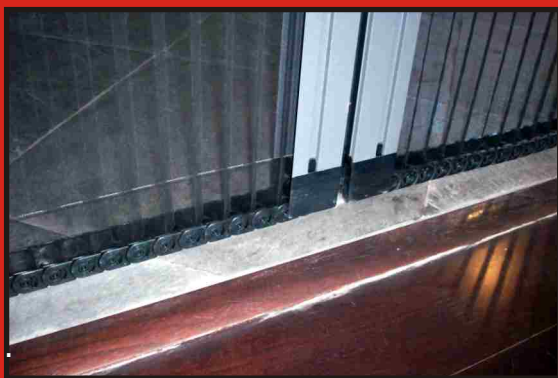

The Ultimate Screen Door collapses completely back into its frame gently - No snapping back!

The thin bottom rail makes the Ultimate Screen Door wheelchair and feet friendly!

The Ultimate Screen Door easily detaches from its frame for convenient cleaning.

call us today @ 858.454.3117

REAL WORLD SCREEN SOLUTIONS

Screens may be ganged for extra wide patios and commercial applications

The double screen door's magnetic closure requires no maintenance

The double screen door's lack of a threshold makes for an ideal french door screen solution